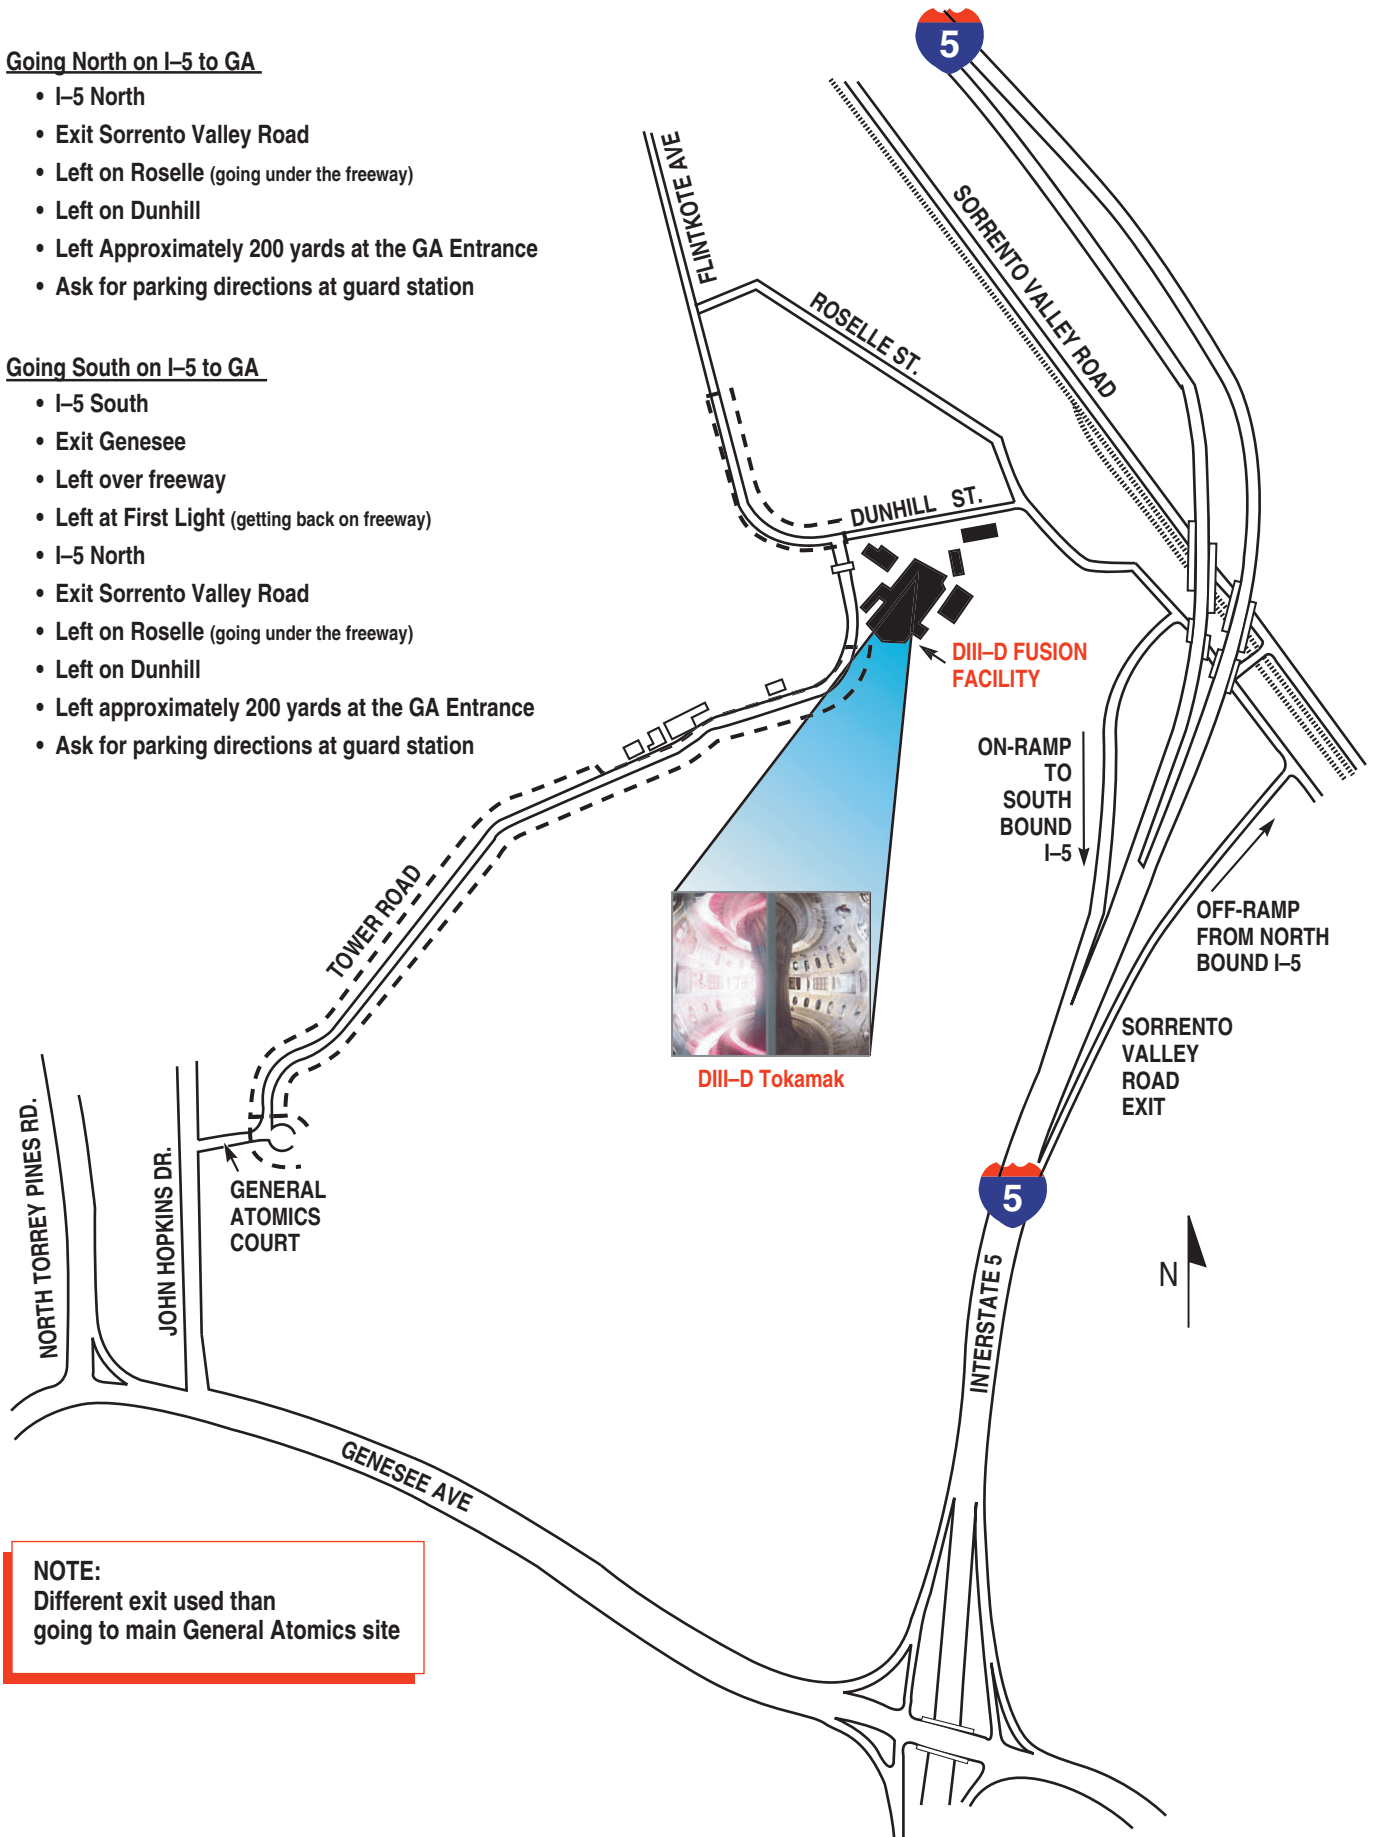

Going North on I-5 to GA

- I-5 North
- Exit Sorrento Valley Road
- Left on Roselle (going under the freeway)
- Left on Dunhill
- Left Approximately 200 yards at the GA Entrance
- Ask for parking directions at guard station

Going South on I-5 to GA

- I-5 South
- Exit Genesee
- Left over freeway
- Left at First Light (getting back on freeway)
- I-5 North
- Exit Sorrento Valley Road
- Left on Roselle (going under the freeway)
- Left on Dunhill
- Left approximately 200 yards at the GA Entrance
- Ask for parking directions at guard station

NOTE:
Different exit used than
going to main General Atomics site